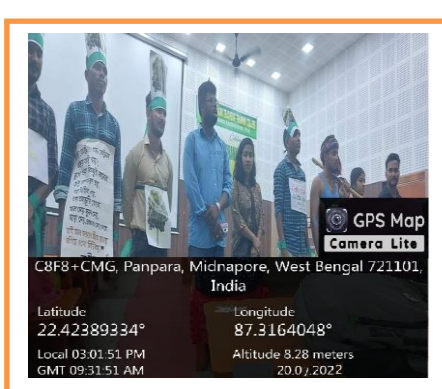

**VIDYASAGAR TEACHERS' TRAINING COLLEGE
MIDNAPORE, PASCHIM MEDINIPUR
OUTREACH ACTIVITIES**

2022-2023

SL NO	DATE	ACTIVITY	NO. OF STUDENT
1	08.07.2022	Field Visit for Guidance and Counselling	50
2	14.07.2022-20.07.2022	Aranya SaptahaPalan	112
3	08.07.2022	Visit to Special School	50
4	06.09.2022	AwarenessProgramme on Cleanliness	107
5	01.12.2022	World Aids Day celebration	123
6	10.12.2022	Human rights day celebration	134
7	20.01.2023	Programme of Safe Drive and Save Life	145
8	02.02.2023-04.02.2023	College Excursion	94
9	07.02.2023	Community Based Activities Programme	99
10	12.02.2022	District Level Programme on Anti-Drug Awareness	145
11	04.03.2023	Field visit for First Sem practicum	100
12	10.03.2023	Field visit on PolytechnicCollege	25
13	07.04.2023	World Health Day celebration	174
14	05.06.2022	World Environmental Day observation	131
15	21.06.2023	International Yoga Day	123

Field Visit for Guidance and Counselling

Aranya Saptaha Palan

Visit to Special School

Midnapore, West Bengal, India
 CBF8+CMG, Panpara, Midnapore, West Bengal 721101, India
 Lat 22.423569°
 Long 87.3166°
 01/12/22 12:52 PM GMT +05:30

World AIDS DAY Celebration

Midnapore, West Bengal, India
 CBF8+CMG, Panpara, Midnapore, West Bengal
 721101, India
 Lat 22.423827°
 Long 87.316458°
 10/12/22 02:52 PM GMT +05:30

Human Rights Day
 Celebration