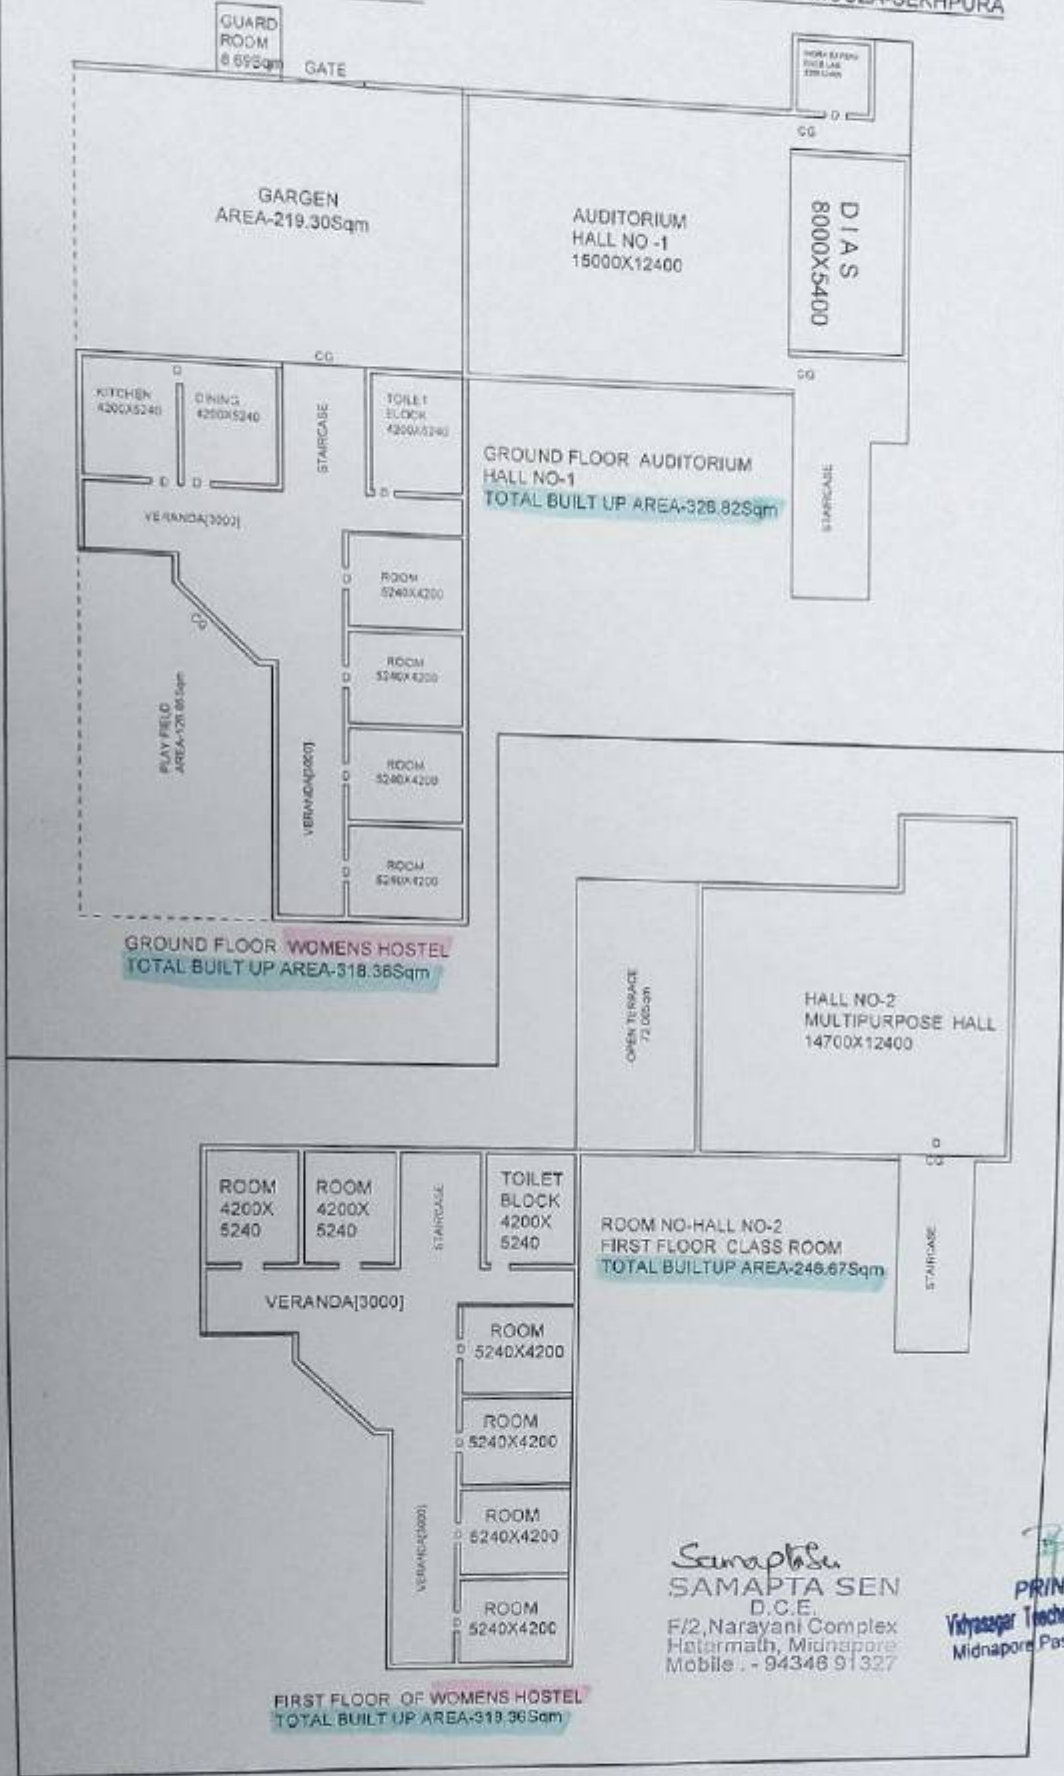

SHOWING THE EXISTING BUILDING PLAN OF AUDITORIUM AND WOMENS HOSTEL OF VIDYASAGAR TEACHERS TRAINING COLLEGE MIDNAPUR IN R.S PLOT NO-69,70,71 & 72 IN MOUZA-SEKHPURA J.L NO-172, DIST-PASCHIM MEDINIPUR

Samapta Sen
SAMAPTA SEN
D.C.E.
F/2, Narayani Complex
Hatarmath, Midnapore
Mobile :- 94346 91327

Phoanik
PRINCIPAL 9.12.19
Vidyasagar Teachers' Training College
Midnapore Paschim Medinipur