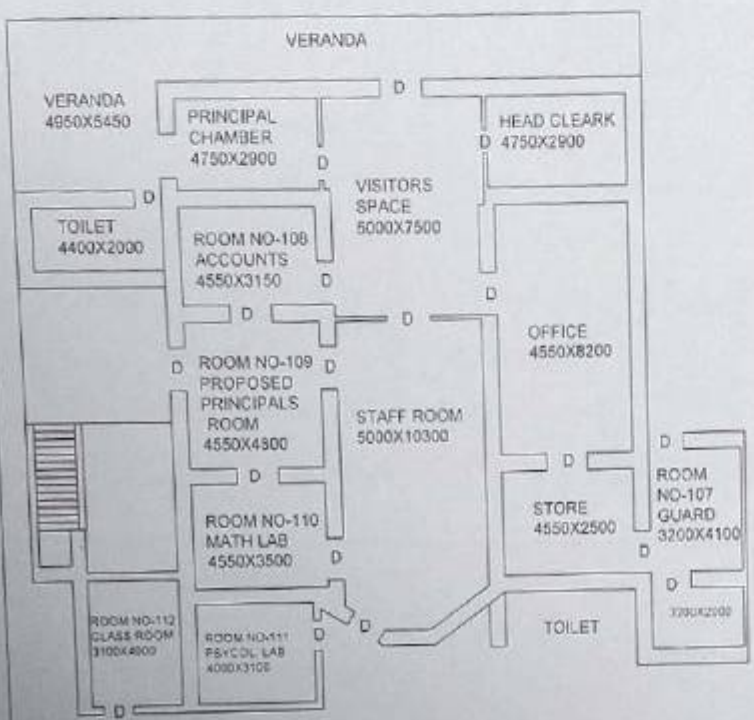

SCALE: 1:1250

Summary of site data:

NO. OF PLOTS	3
TOTAL AREA	1.44
AREA OF PLOT	0.48
PERCENTAGE	33.33
REMARKS	SEE ABOVE

LAY-OUT PLAN OF VIT COLLEGE CAMPUS.

Principals
 Vidyasagar Teachers Training College
 Paschim Medinipur

GROUND FLOOR (OFFICE)
TOTAL BUILTUP AREA-465.00 Sqm

FIRST FLOOR ABOVE OFFICE
TOTAL BUILT UP AREA-315.64Sqm

Samapta Sen
SAMAPTA SEN
D.C.E.
F/2, Narayani Complex
Halaramath, Midnapore
Mobile - - 94346 91327