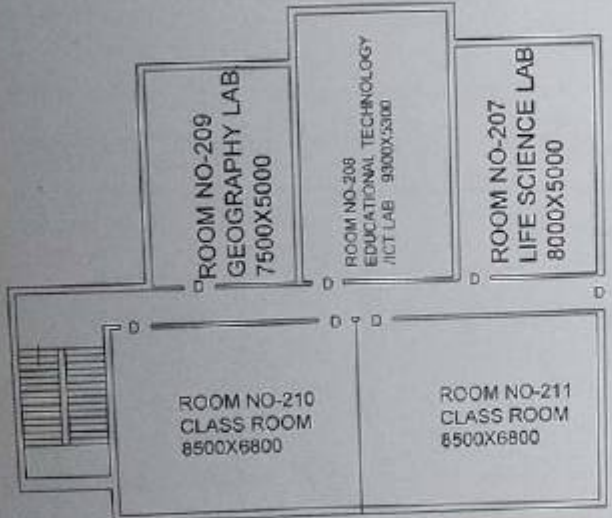

SCALE: 1:1250

Summary of site data:

NO. OF PLOTS	3
TOTAL AREA	1.44
AREA OF PLOT	0.48
PERCENTAGE	33.33
REMARKS	SEE ABOVE

LAY-OUT PLAN OF VIT COLLEGE CAMPUS.

Principals
 Vidyasagar Teachers Training College
 Paschim Medinipur

GROUND FLOOR (OFFICE)
TOTAL BUILTUP AREA-465.00 Sqm

FIRST FLOOR ABOVE OFFICE
TOTAL BUILT UP AREA-315.64Sqm

Samapta Sen
SAMAPTA SEN
D.C.E.
F/2, Narayani Complex
Halaramath, Midnapore
Mobile - - 94346 91327