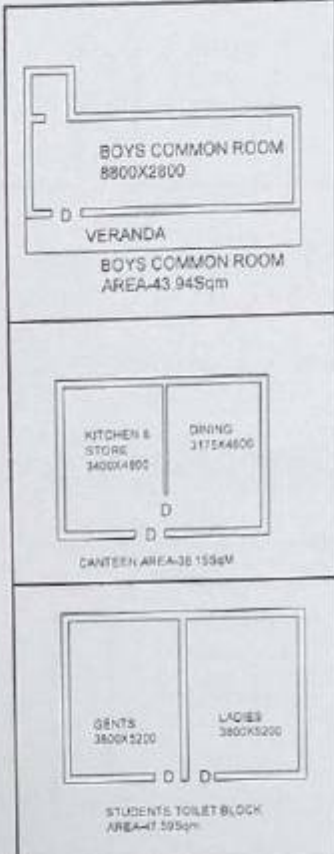

FIRST FLOOR ABOVE OFFICE
TOTAL BUILT UP AREA-315.64Sqm

Samapta Sen
SAMAPTA SEN
D.C.E.
F/2, Narayani Complex
Halaramath, Midnapore
Mobile - - 94346 91327

Principals
PRINCIPAL
Vidyasagar Teachers' Training College
Midnapore Paschim Medinipur