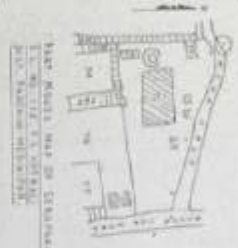

SHOWING THE PLAN OF LAND AND EXISTING BUILDING OF VIDYASAGAR
 TEACHERS TRAINING COLLEGE AT MIDNAPORE IN R.S. PLOT NO. 59, 70,
 71 & 72 IN MOUZA: SEKHUPURA, J.L. NO. 172, P.S. KOTWALI,
 DIST. PASCHIM-MEDINIPUR.

SCALE: 1:1250

Summary of site data:

NO. OF PLOTS	3
TOTAL AREA	1.44
AREA OF PLOT	0.48
PERCENTAGE	33.33
REMARKS	SEE ABOVE

LAY-OUT PLAN OF VIT COLLEGE CAMPUS.

Principals
 Vidyasagar Teachers Training College
 Paschim Medinipur